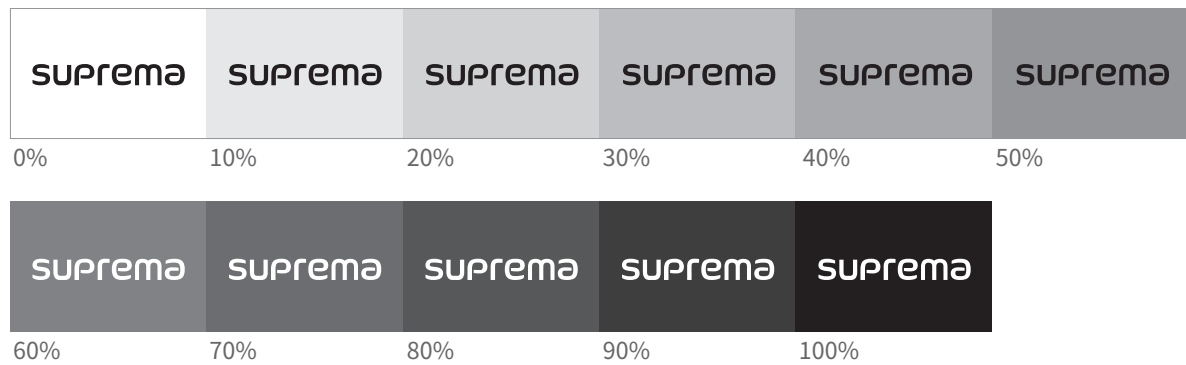

The corporate color is an integral part of the visual identity. The colors as mentioned must be used at all times and applied correctly for visual continuity.

Color Swatch

CMYK 25.93.56.22
Pantone 194C
RGB 161.41.68

CMYK 0.0.0.100
Pantone Black
RGB #000000

CMYK 0.0.0.0.
Pantone White
RGB 255.255.255

CMYK 0.0.0.70
Pantone Cool Grey 9
RGB 120.120.122

1.4

Using the Logo

Suprema Logo should be displayed white Color on a black and infinite burgundy (PANTONE 194C) background.

The black and white version is usually used in communication.

Correct Backgrounds for Black and White Logos

1.5

Logos_Authorized Partner

Basic form

The applicative form 01

Box type

suprema
| AUTHORIZED PARTNER |